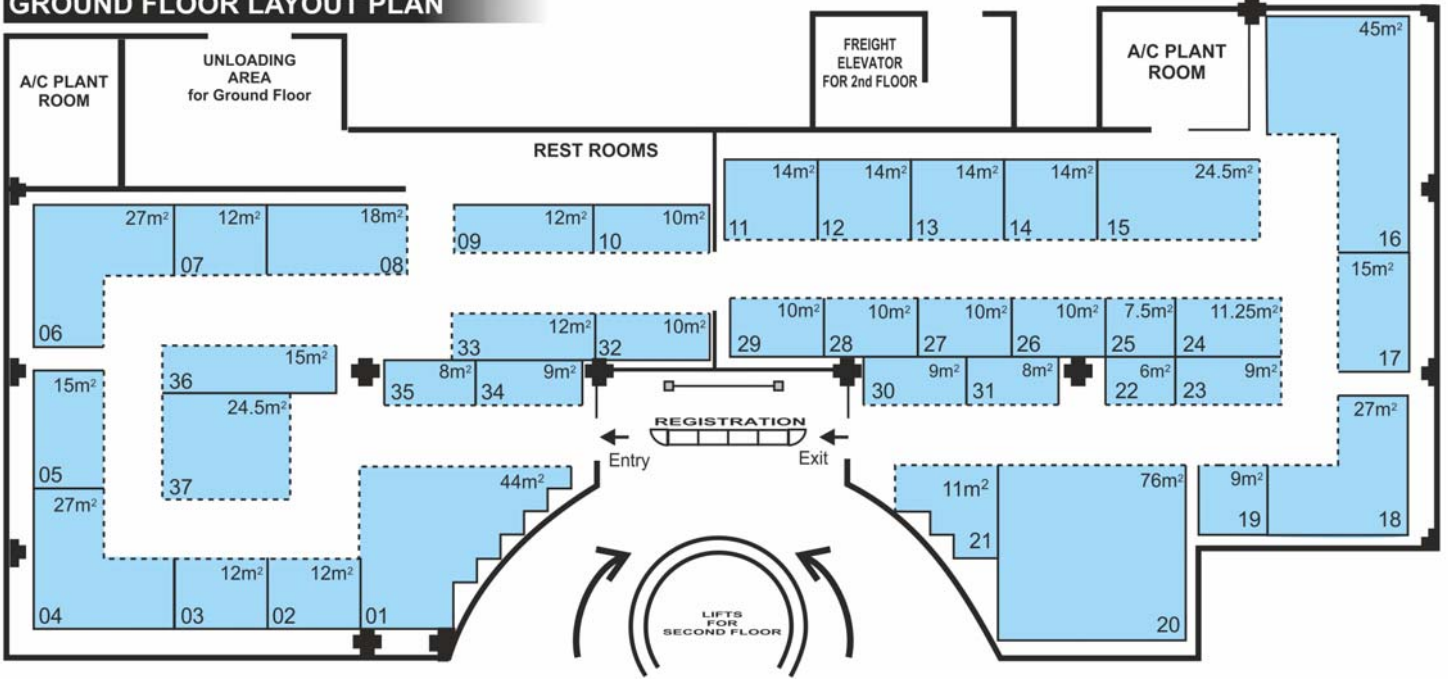

MUMBAI: Nehru Center Halls, Dr. AB Road, Worli

GROUND FLOOR LAYOUT PLAN

SECOND FLOOR LAYOUT PLAN

Stand Amenities

- Company Fascia Name
- White Modular Built-up Stand
- Panels (Back & Side Octonorm Walls)
- 1 Table, 2 Chairs, 2 Spotlights, Dustbin
- One Electric Point (5 Amp). Additional facilities at nominal extra charges.