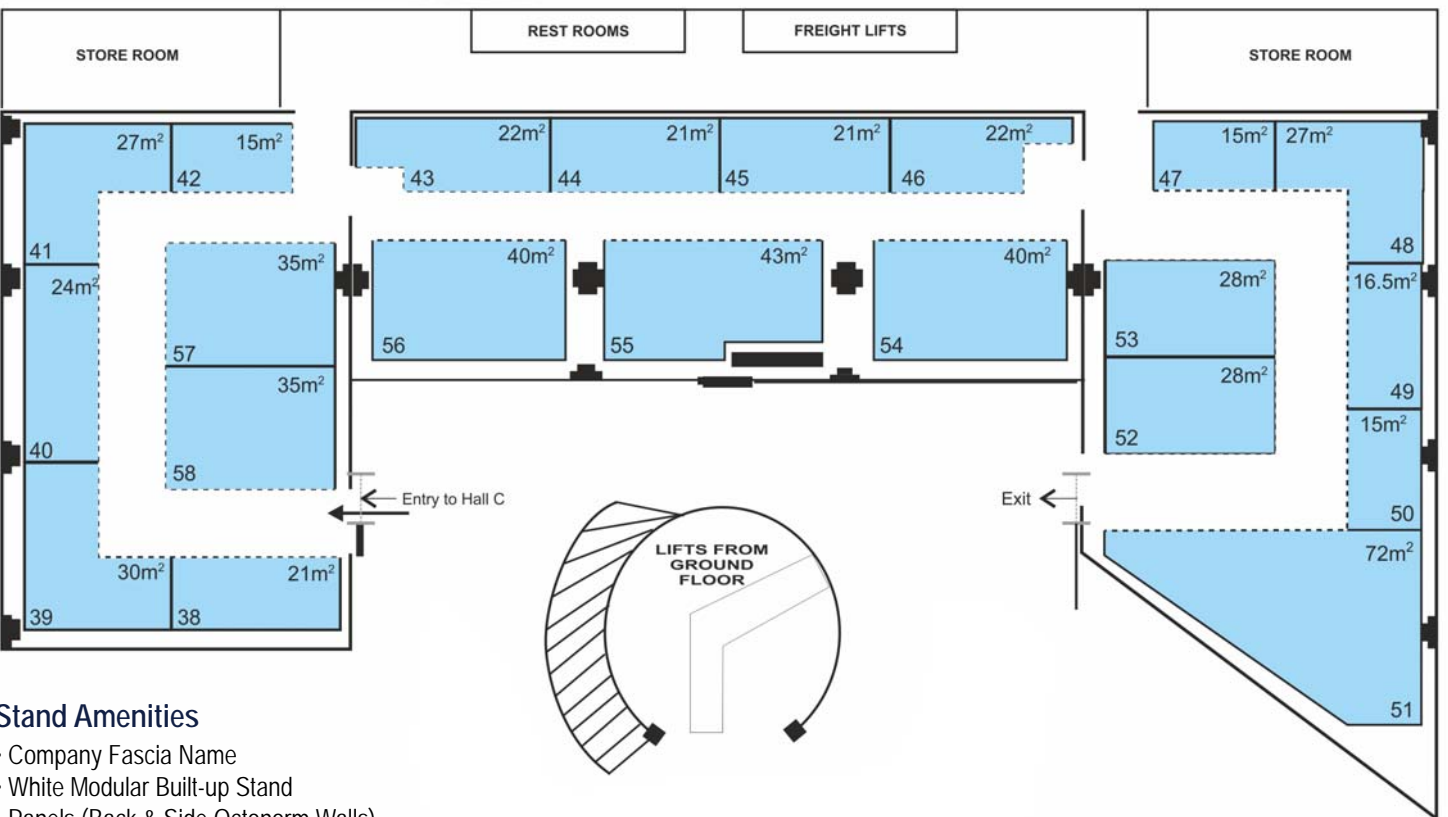

MUMBAI: Nehru Center Halls, Dr. AB Road, Worli

GROUND FLOOR LAYOUT PLAN

SECOND FLOOR LAYOUT PLAN

Stand Amenities

- Company Fascia Name
- White Modular Built-up Stand
- Panels (Back & Side Octonorm Walls)
- 1 Table, 2 Chairs, 2 Spotlights, Dustbin
- One Electric Point (5 Amp). Additional facilities at nominal extra charges.